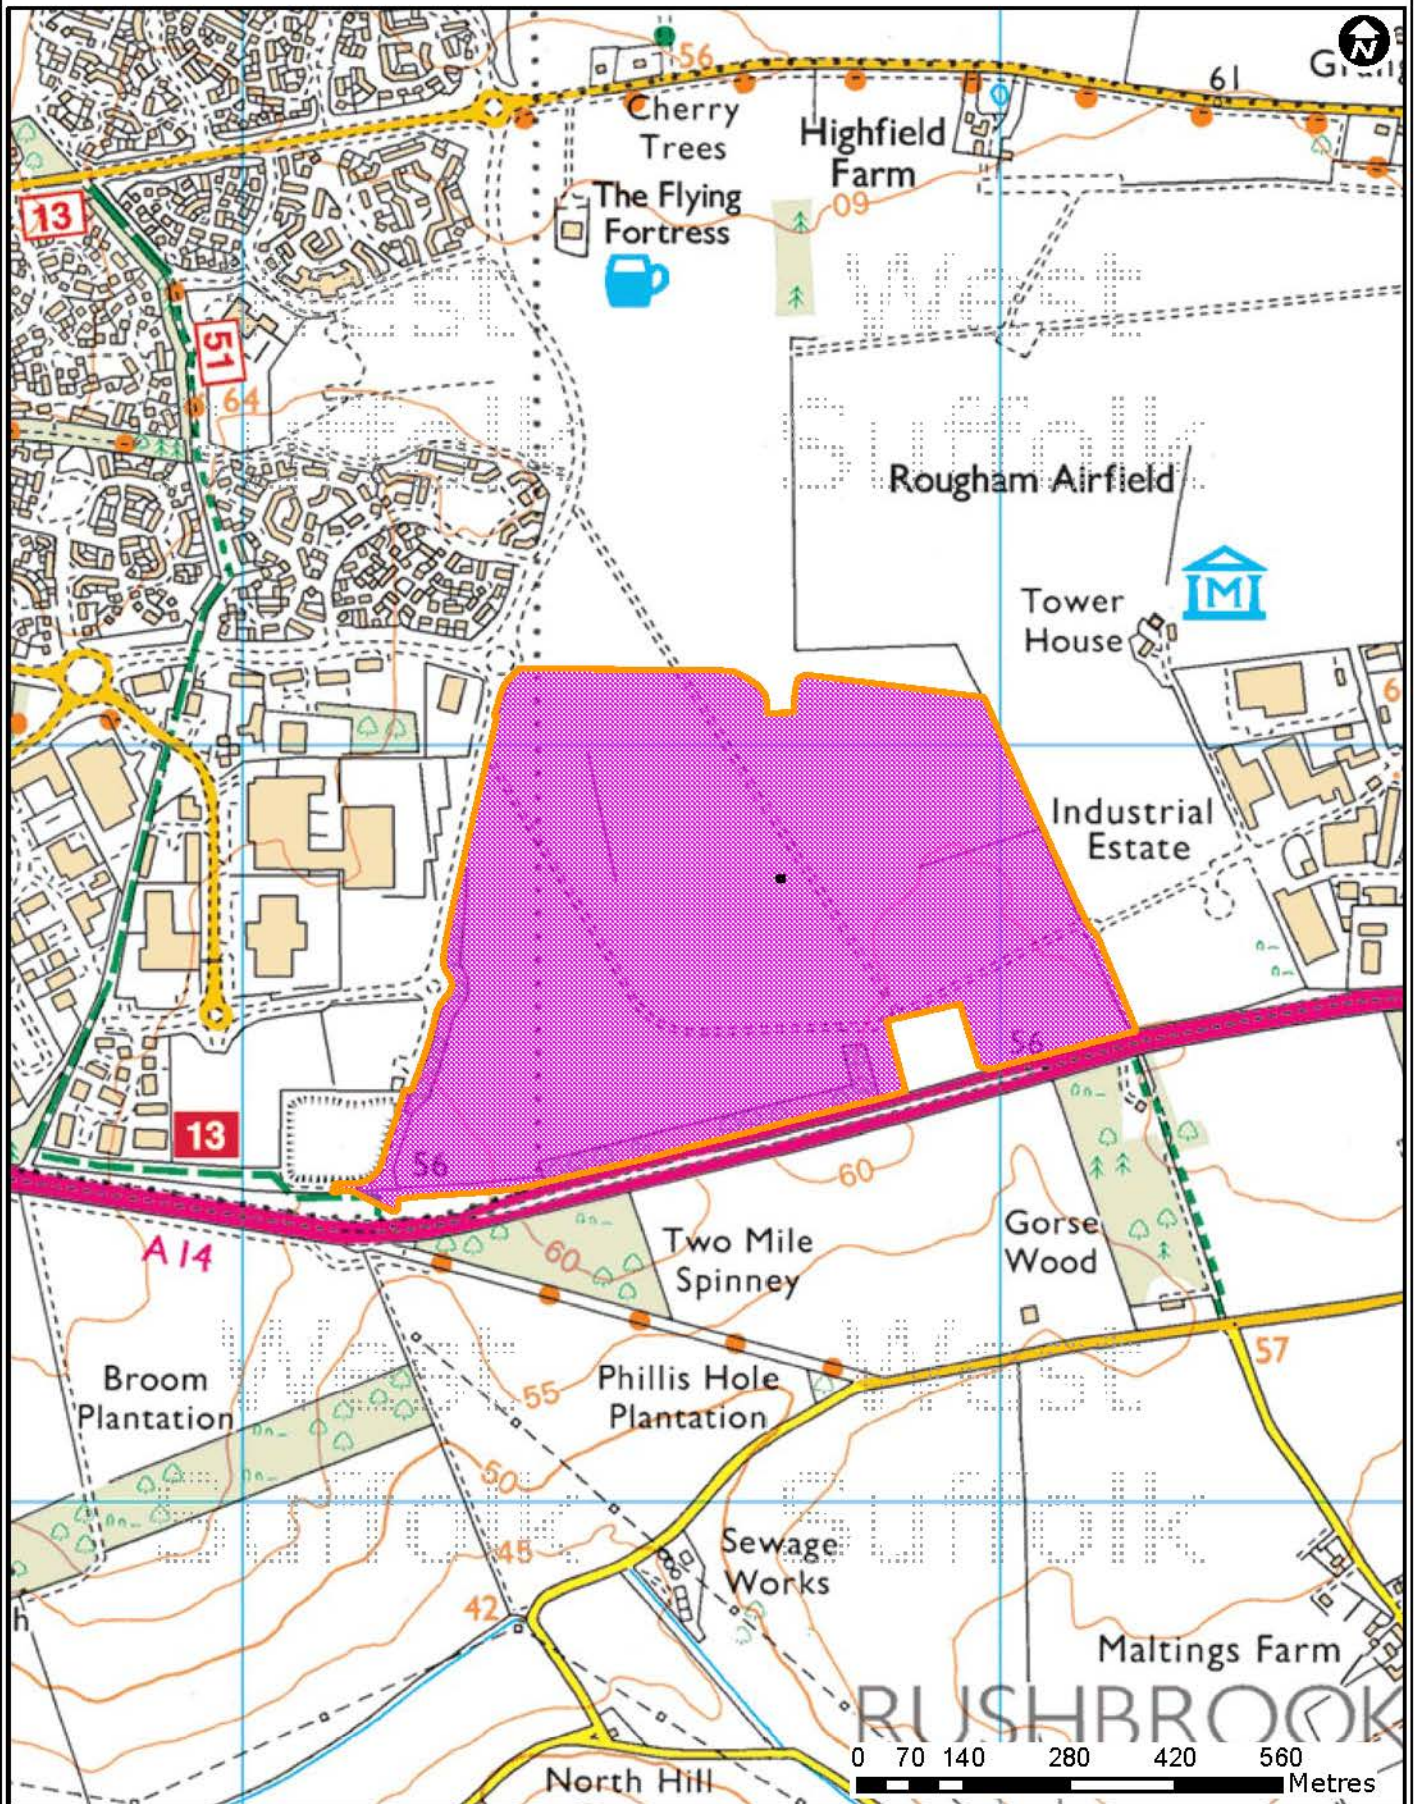

DC/16/2825/OUT

Western Part of The Suffolk Business Park Extension

Forest Heath • St Edmundsbury

West Suffolk
working together

© Crown Copyright and database rights 2016 OS 100019675/100023282. You are not permitted to copy, sub-license, distribute or sell any of this data to third parties in any form. Use of this data is subject to terms and conditions. See www.westsuffolk.gov.uk/disclaimer.cfm.

Scale: 1:10,000
Date: 20/03/2017